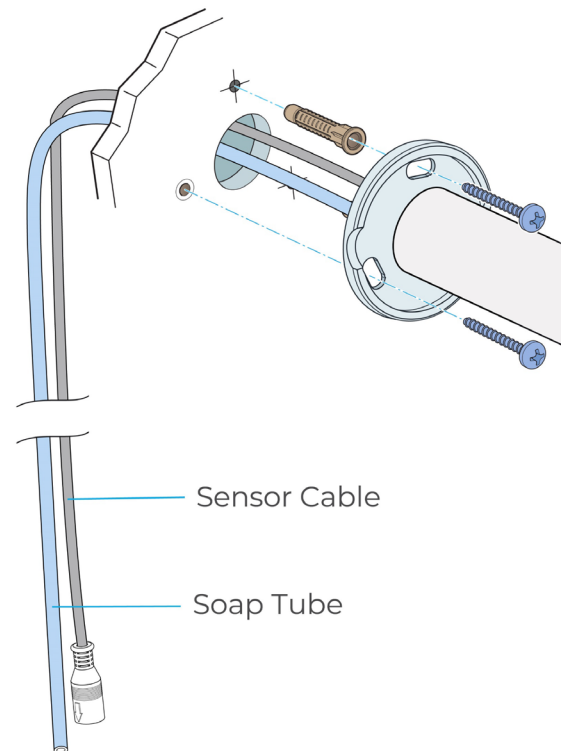

BATHSELECT BRUSHED GOLD FINISH COMMERCIAL AUTOMATIC SOAP DISPENSER SPECS

Specs:

- Product Type: Commercial
- Main Construction Material: Brass
- Mount Type: Deck
- Handle Type: Infra-Red
- Power Rating: 3 Amp Fuse, AC: 230V DC: 1.5V
- Batteries Required: 4 AA Batteries (not supplied)
- Number of Tap Holes: 1
- Valve/Cartridge Type: Solenoid Valve
- Plumbing System Requirements: Suitable for all plumbing systems
- Sensing Range: 0 - 8cm
- Activation Time: 0.5 - 1 secs
- Viscosity of Liquid Soap: 100-3500cp (mpA .s)
- Isolation Included: No