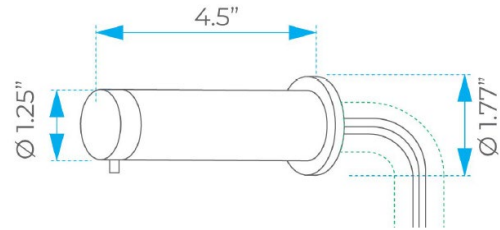

BATHSELECT BRUSHED GOLD FINISH COMMERCIAL AUTOMATIC SOAP DISPENSER SPECS

Specs:

- Product Type: Commercial
- Main Construction Material: Brass
- Mount Type: Deck
- Handle Type: Infra-Red
- Power Rating: 3 Amp Fuse, AC: 230V DC: 1.5V
- Batteries Required: 4 AA Batteries (not supplied)
- Number of Tap Holes: 1
- Valve/Cartridge Type: Solenoid Valve
- Plumbing System Requirements: Suitable for all plumbing systems
- Sensing Range: 0 - 8cm
- Activation Time: 0.5 - 1 secs
- Viscosity of Liquid Soap: 100-3500cp (mpA .s)
- Isolation Included: No